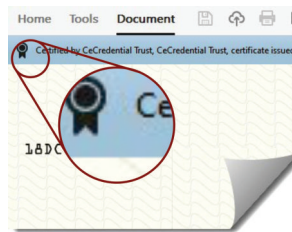

Secure Credential Validation

The market leader in the generation of secure, portable digital credentials.

● To validate this credential:

Locate and note the CeDiD located in the upper left hand corner of the credential (page 1). The CeDiD is a unique identifier and is required for validation. Enter the CeDiD, using the link below to visit the institution's official validation website. Validation includes complete degree information that is time and date stamped by the issuing authority.

For more information on CeCredential Trust, click [here](#).

Validate Now ▶

or visit <https://registrar.buffalo.edu/diploma/credential-validation.php>

● To verify the digital signature:

This credential is certified by CeCredential Trust and should read as such. The ribbon signifies that both pages of this document have not been modified since issued. Do not trust this document if any other symbol is displayed.